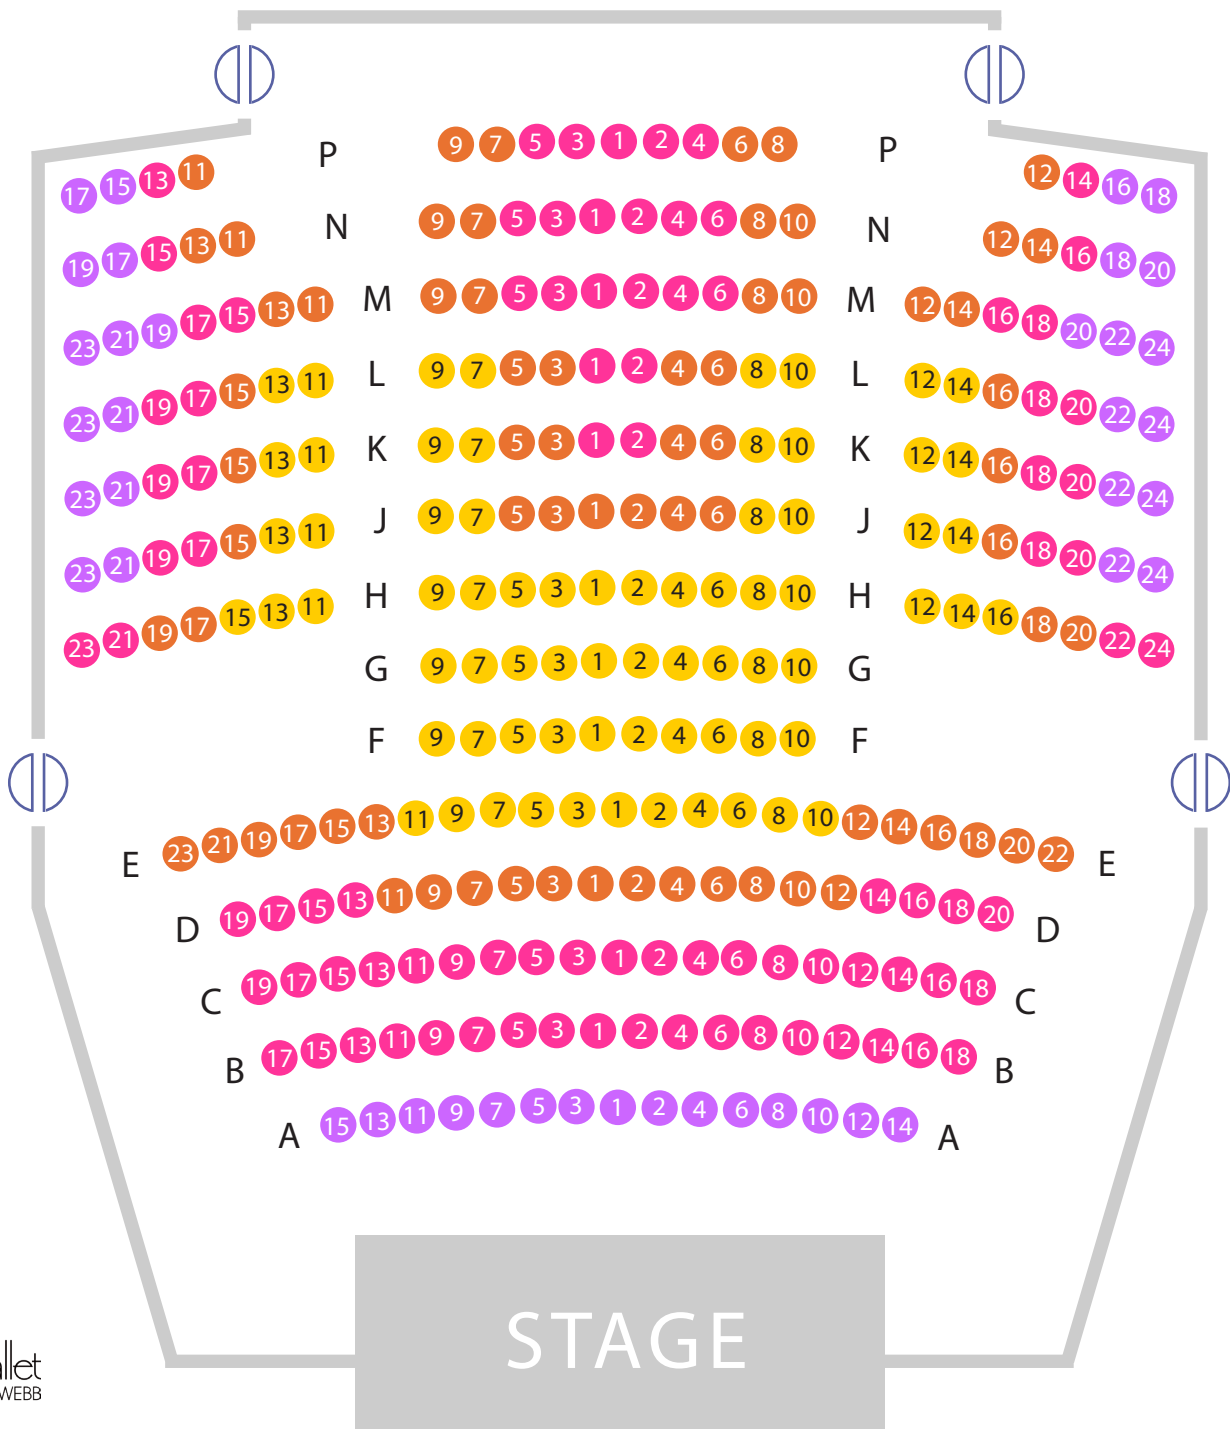

FSU CENTER FOR THE PERFORMING ARTS

Seating Map

Orchestra Level

KEY	
●	P - Pricing
●	A - Pricing
●	B - Pricing
●	C - Pricing

FSU CENTER FOR THE PERFORMING ARTS

Seating Map

Mezzanine Level

KEY

- P - Pricing
- A - Pricing
- B - Pricing
- C - Pricing
- D - Pricing
- E - Pricing

FSU CENTER FOR THE PERFORMING ARTS Seating Map

Balcony Level

KEY

● E - Pricing

● F - Pricing

● G - Pricing