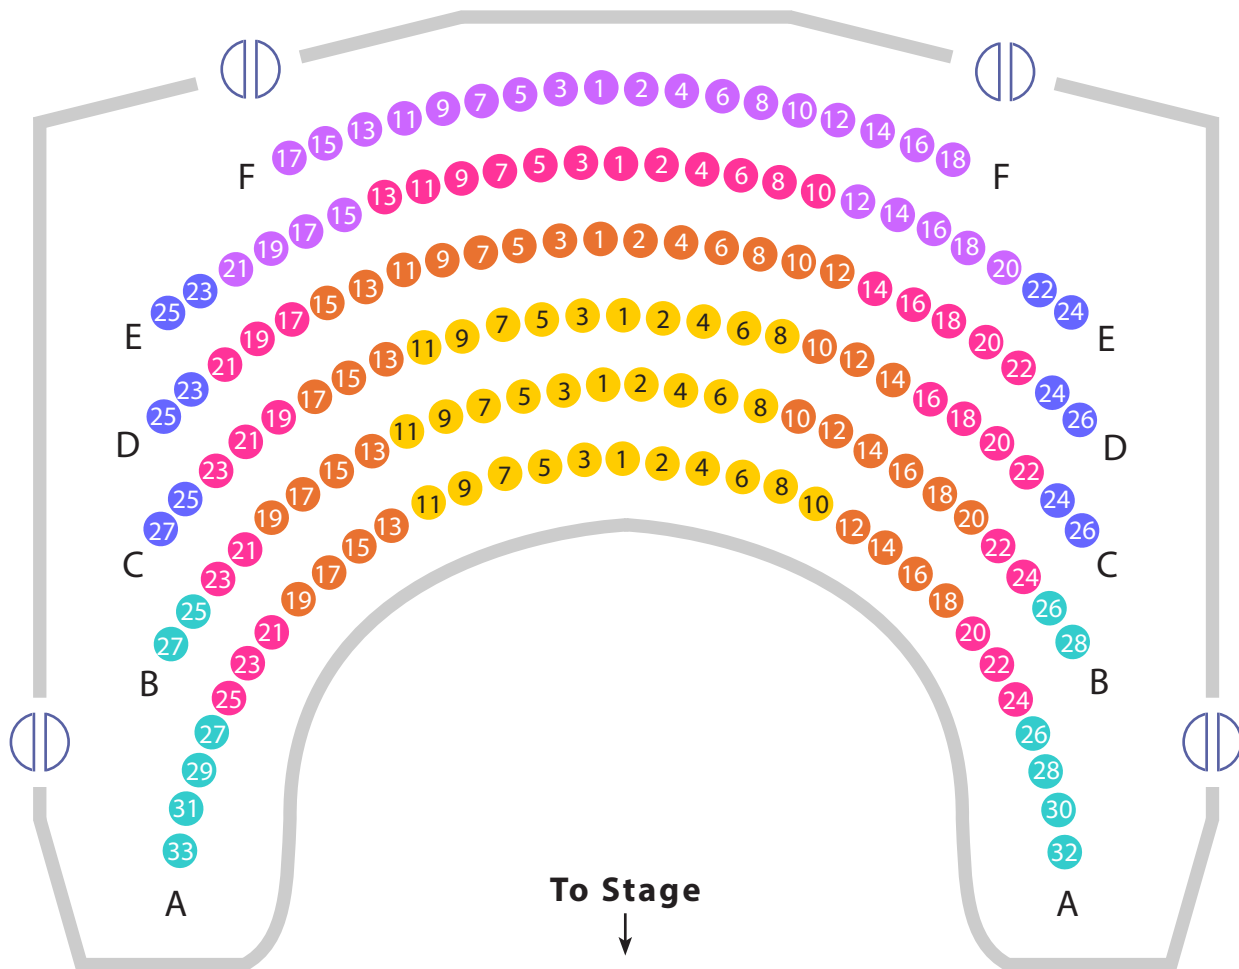

FSU CENTER FOR THE PERFORMING ARTS

Seating Map

Orchestra Level

KEY	
●	P - Pricing
●	A - Pricing
●	B - Pricing
●	C - Pricing

FSU CENTER FOR THE PERFORMING ARTS

Seating Map

Mezzanine Level

KEY

- P - Pricing
- A - Pricing
- B - Pricing
- C - Pricing
- D - Pricing
- E - Pricing

FSU CENTER FOR THE PERFORMING ARTS Seating Map

Balcony Level

KEY

● E - Pricing

● F - Pricing

● G - Pricing