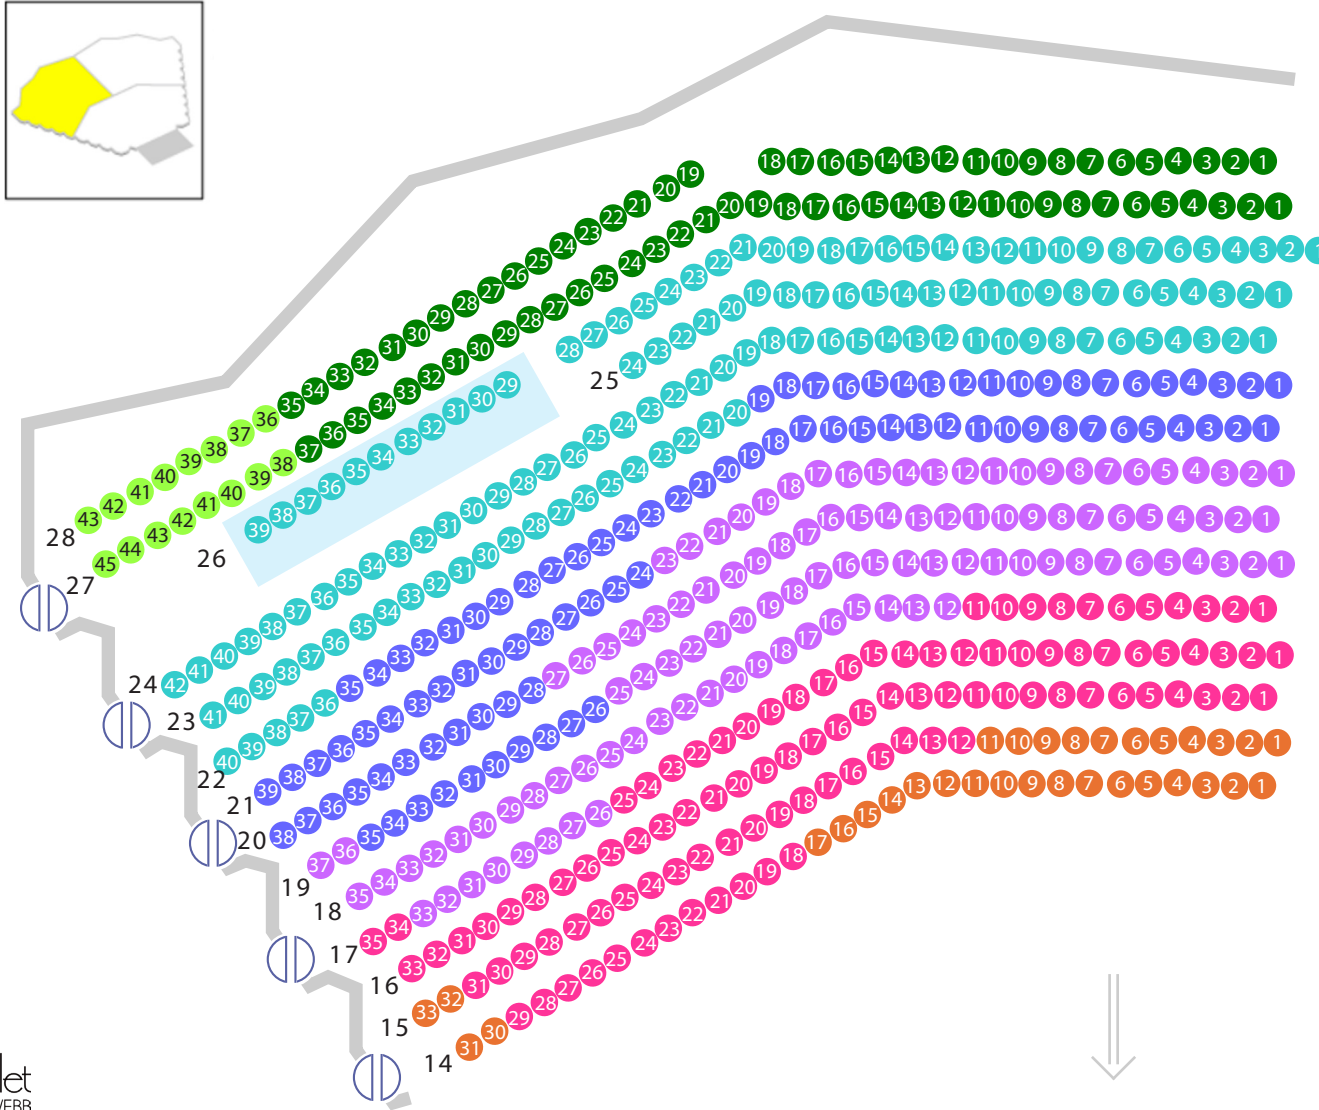

VAN WEZEL PERFORMING ARTS HALL

Seating Map

Rows 1 - 13

KEY

- P - Pricing
- A - Pricing
- B - Pricing

VAN WEZEL PERFORMING ARTS HALL

Seating Map

Right Rows 14 - 28

KEY	
●	P - Pricing
●	A - Pricing
●	B - Pricing
●	C - Pricing
●	D - Pricing
●	E - Pricing
●	F - Pricing
●	G - Pricing

VAN WEZEL PERFORMING ARTS HALL

Seating Map

Left Rows 14 - 28

KEY	
●	P - Pricing
●	A - Pricing
●	B - Pricing
●	C - Pricing
●	D - Pricing
●	E - Pricing
●	F - Pricing
●	G - Pricing