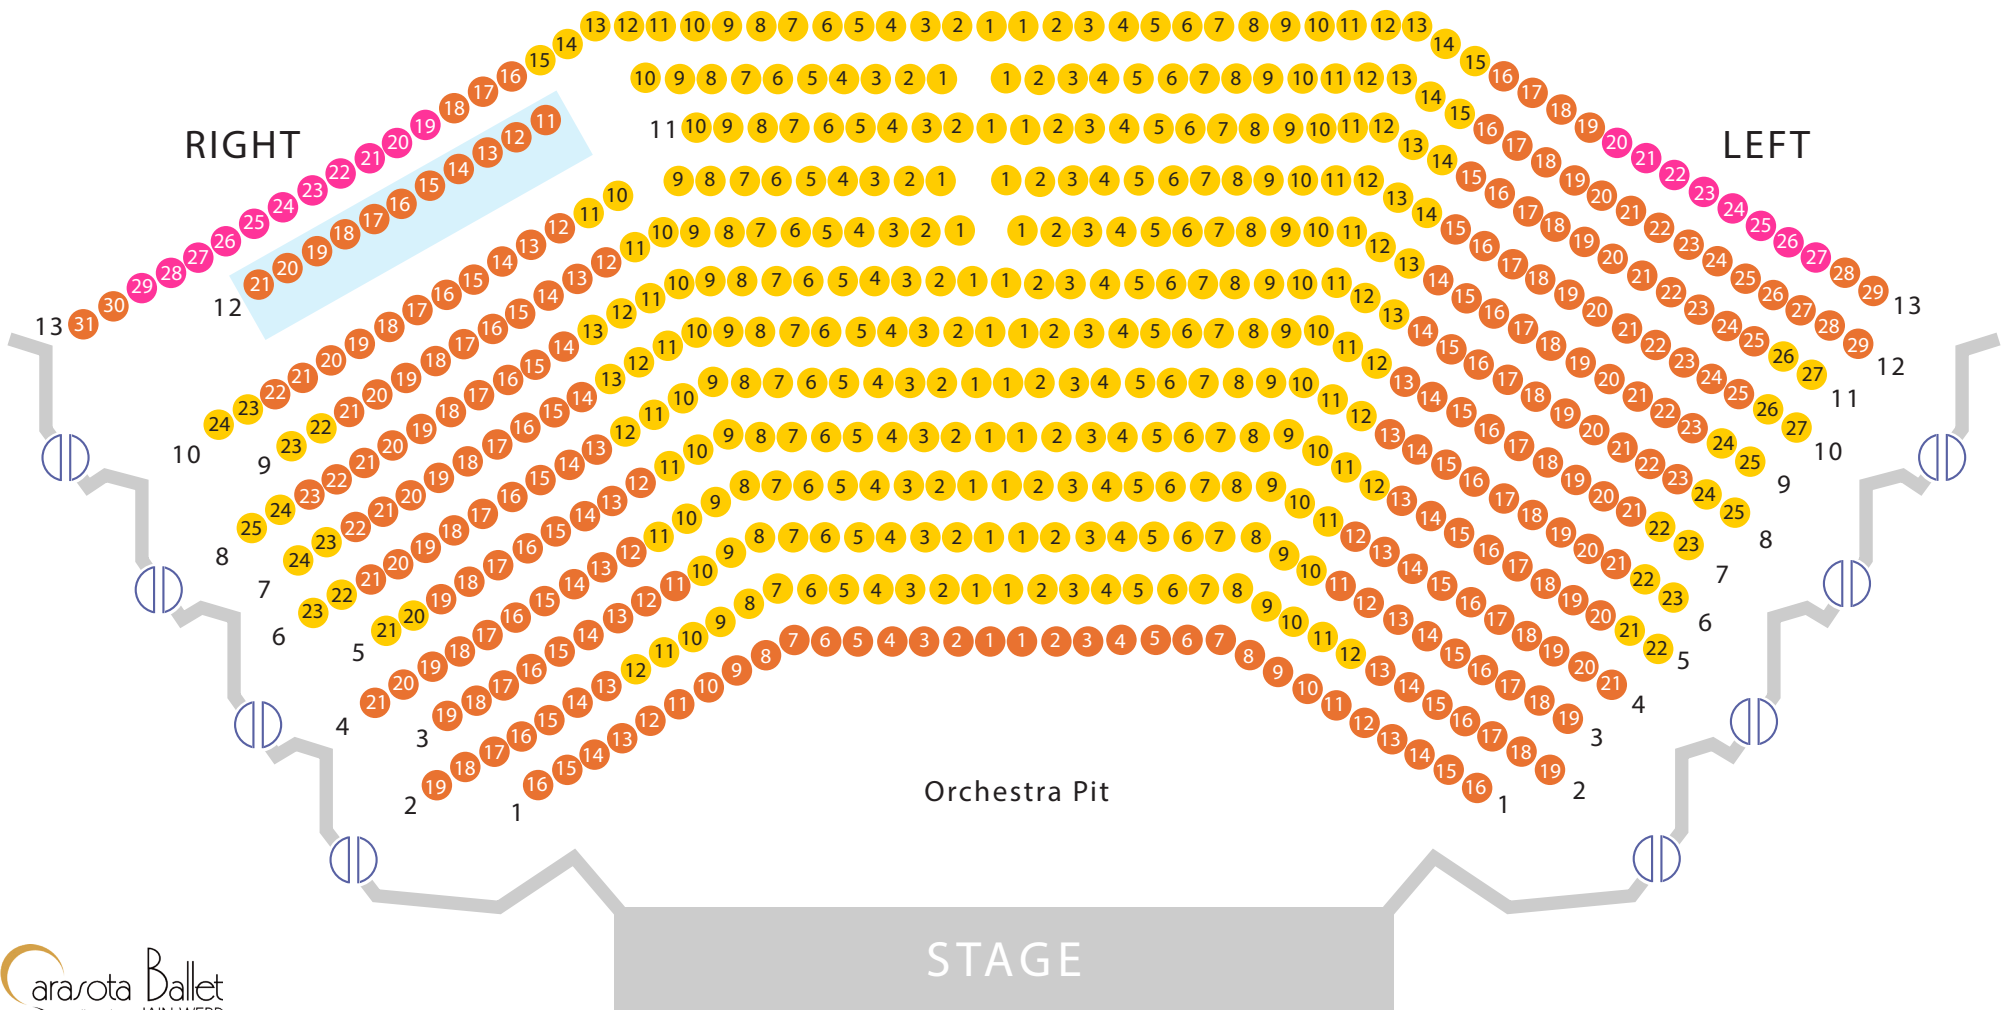

VAN WEZEL PERFORMING ARTS HALL

Seating Map

Rows 1 - 13

KEY

- P - Pricing
- A - Pricing
- B - Pricing

VAN WEZEL PERFORMING ARTS HALL

Seating Map

Right Rows 14 - 28

KEY	
●	P - Pricing
●	A - Pricing
●	B - Pricing
●	C - Pricing
●	D - Pricing
●	E - Pricing
●	F - Pricing
●	G - Pricing

VAN WEZEL PERFORMING ARTS HALL

Seating Map

Left Rows 14 - 28

KEY	
●	P - Pricing
●	A - Pricing
●	B - Pricing
●	C - Pricing
●	D - Pricing
●	E - Pricing
●	F - Pricing
●	G - Pricing