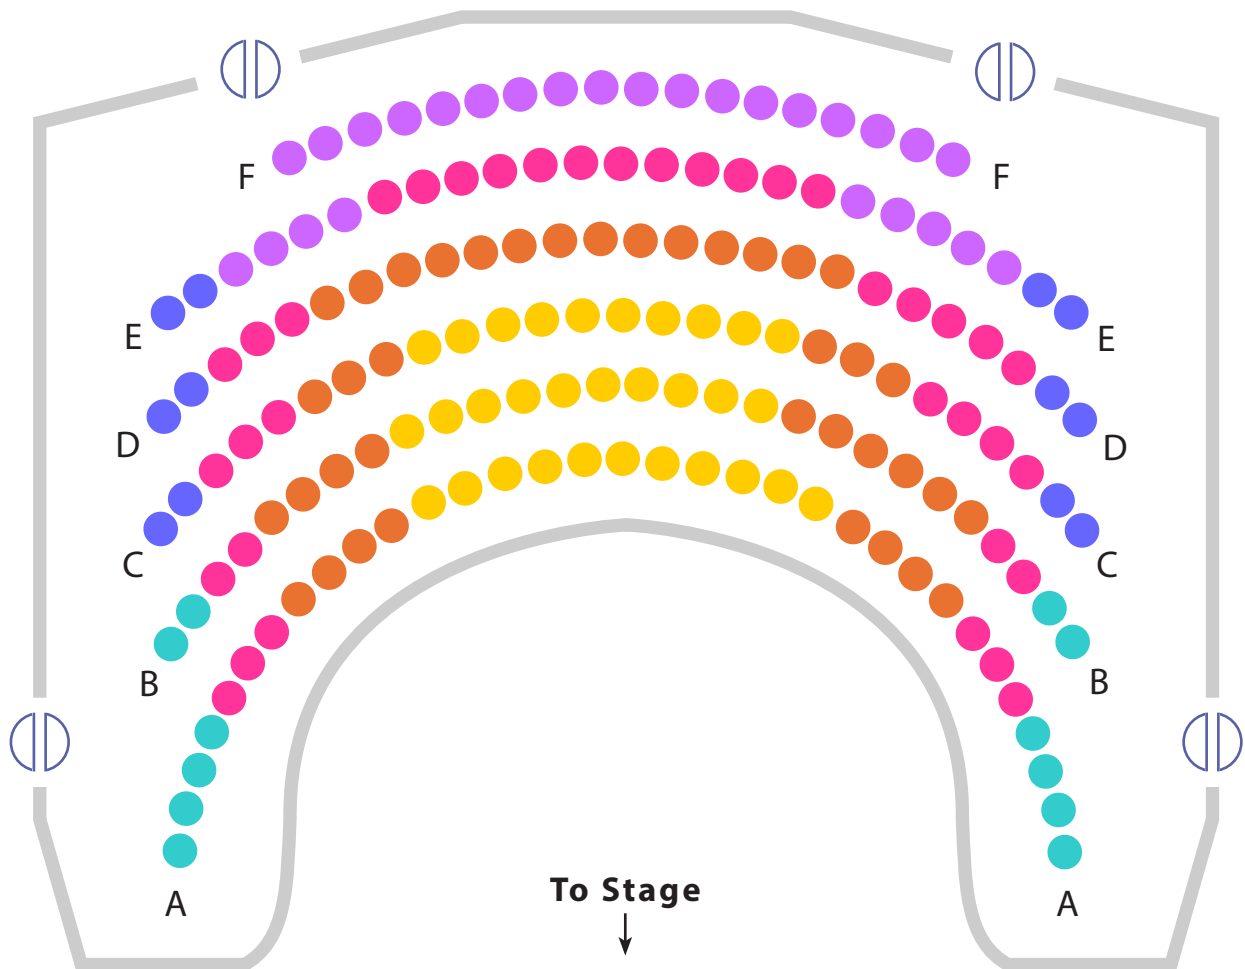

FSU CENTER FOR THE PERFORMING ARTS

Seating Map

Orchestra Level

KEY	
●	P - Pricing
●	A - Pricing
●	B - Pricing
●	C - Pricing

FSU CENTER FOR THE PERFORMING ARTS Seating Map

Mezzanine Level

KEY

- P - Pricing
- A - Pricing
- B - Pricing
- C - Pricing
- D - Pricing
- E - Pricing

FSU CENTER FOR THE PERFORMING ARTS

Seating Map

Balcony Level

KEY	
	E - Pricing
	F - Pricing