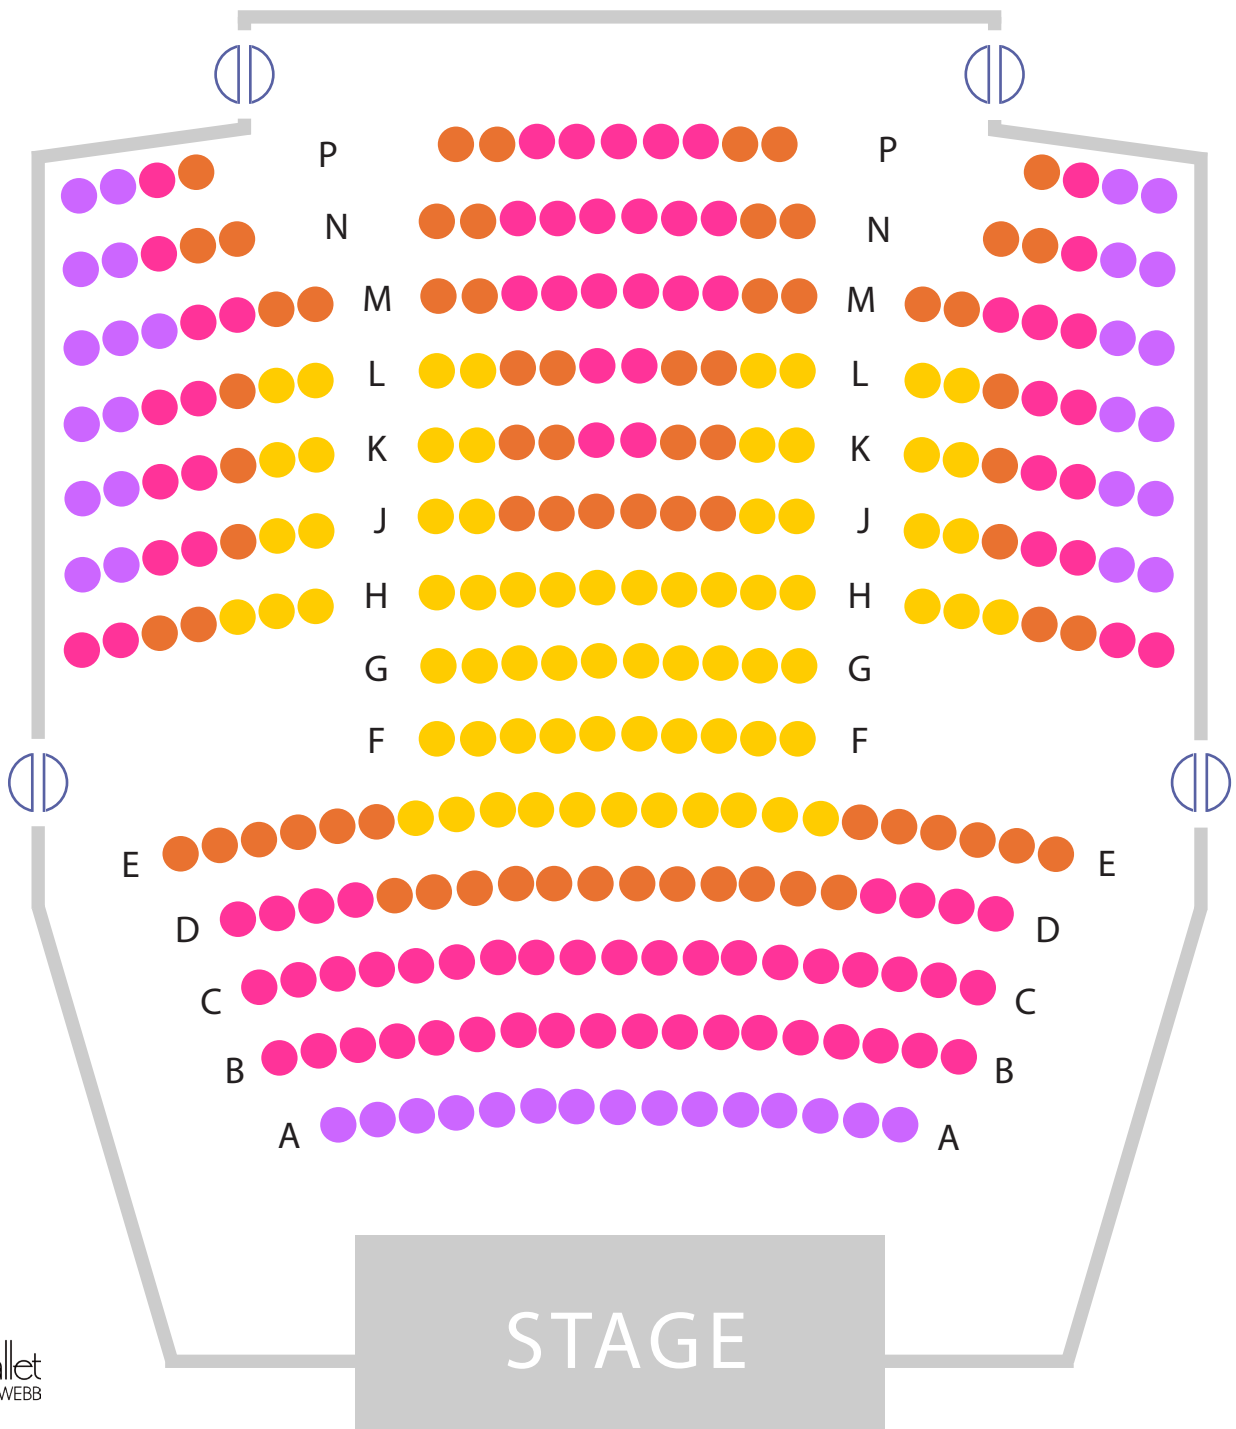

FSU CENTER FOR THE PERFORMING ARTS

Seating Map

Orchestra Level

KEY	
●	P - Pricing
●	A - Pricing
●	B - Pricing
●	C - Pricing

FSU CENTER FOR THE PERFORMING ARTS Seating Map

Mezzanine Level

KEY

- P - Pricing
- A - Pricing
- B - Pricing
- C - Pricing
- D - Pricing
- E - Pricing

FSU CENTER FOR THE PERFORMING ARTS

Seating Map

Balcony Level

KEY	
	E - Pricing
	F - Pricing