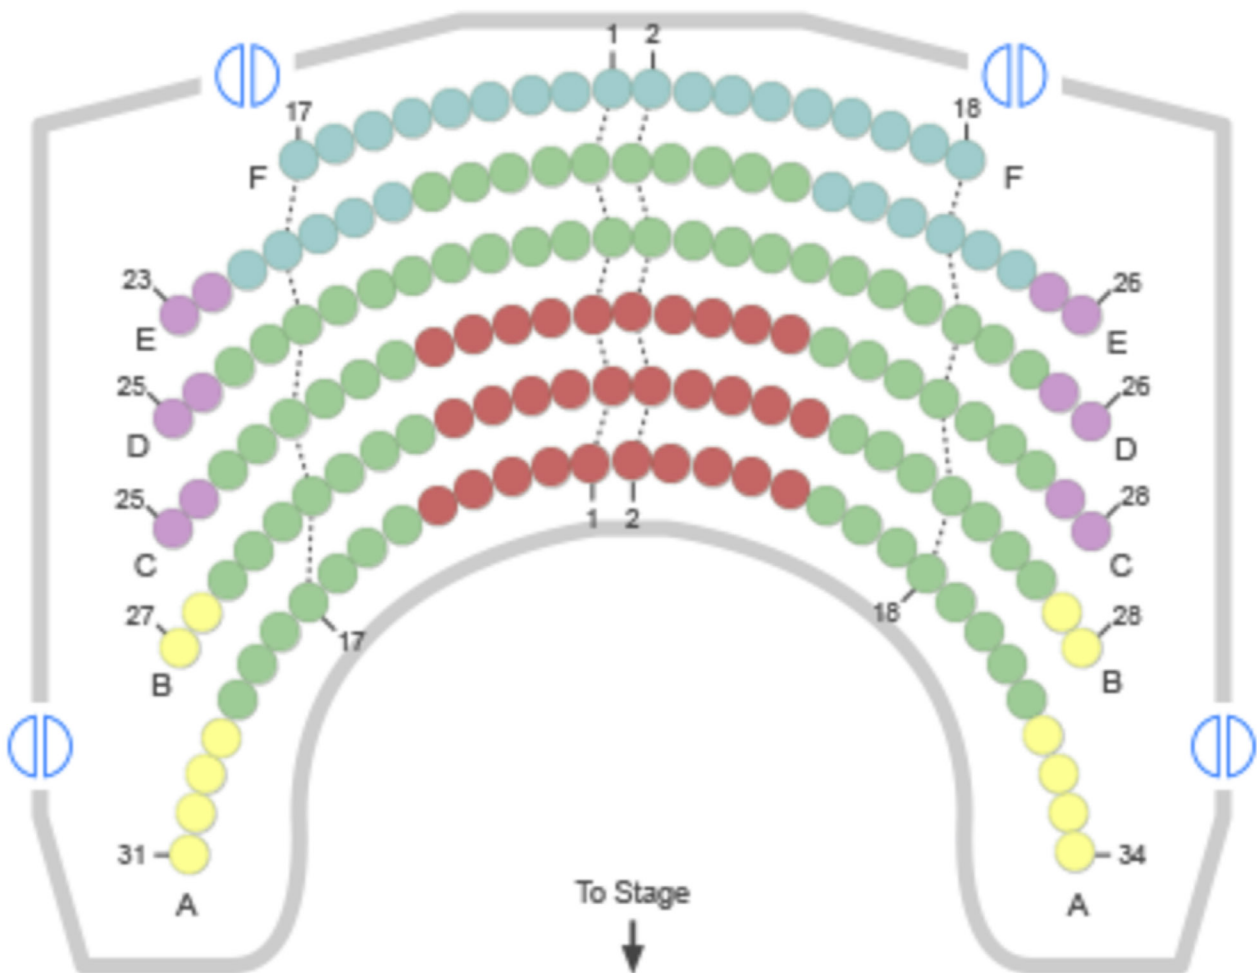

FSU CENTER FOR THE PERFORMING ARTS

Seating Map

Orchestra Level

KEY	
Scale	Seats
● A - Pricing	103
● B - Pricing	124
● C - Pricing	45
○ Open	0

FSU CENTER FOR THE PERFORMING ARTS

Seating Map

Mezzanine Level

KEY	
Scale	Seats
● A - Pricing	30
● B - Pricing	74
● C - Pricing	29
● D - Pricing	12
● E - Pricing	12
○ Open	0

FSU CENTER FOR THE PERFORMING ARTS

Seating Map

Balcony Level

KEY	
Scale	Seats
● E - Pricing	49
● F - Pricing	49
○ Open	0