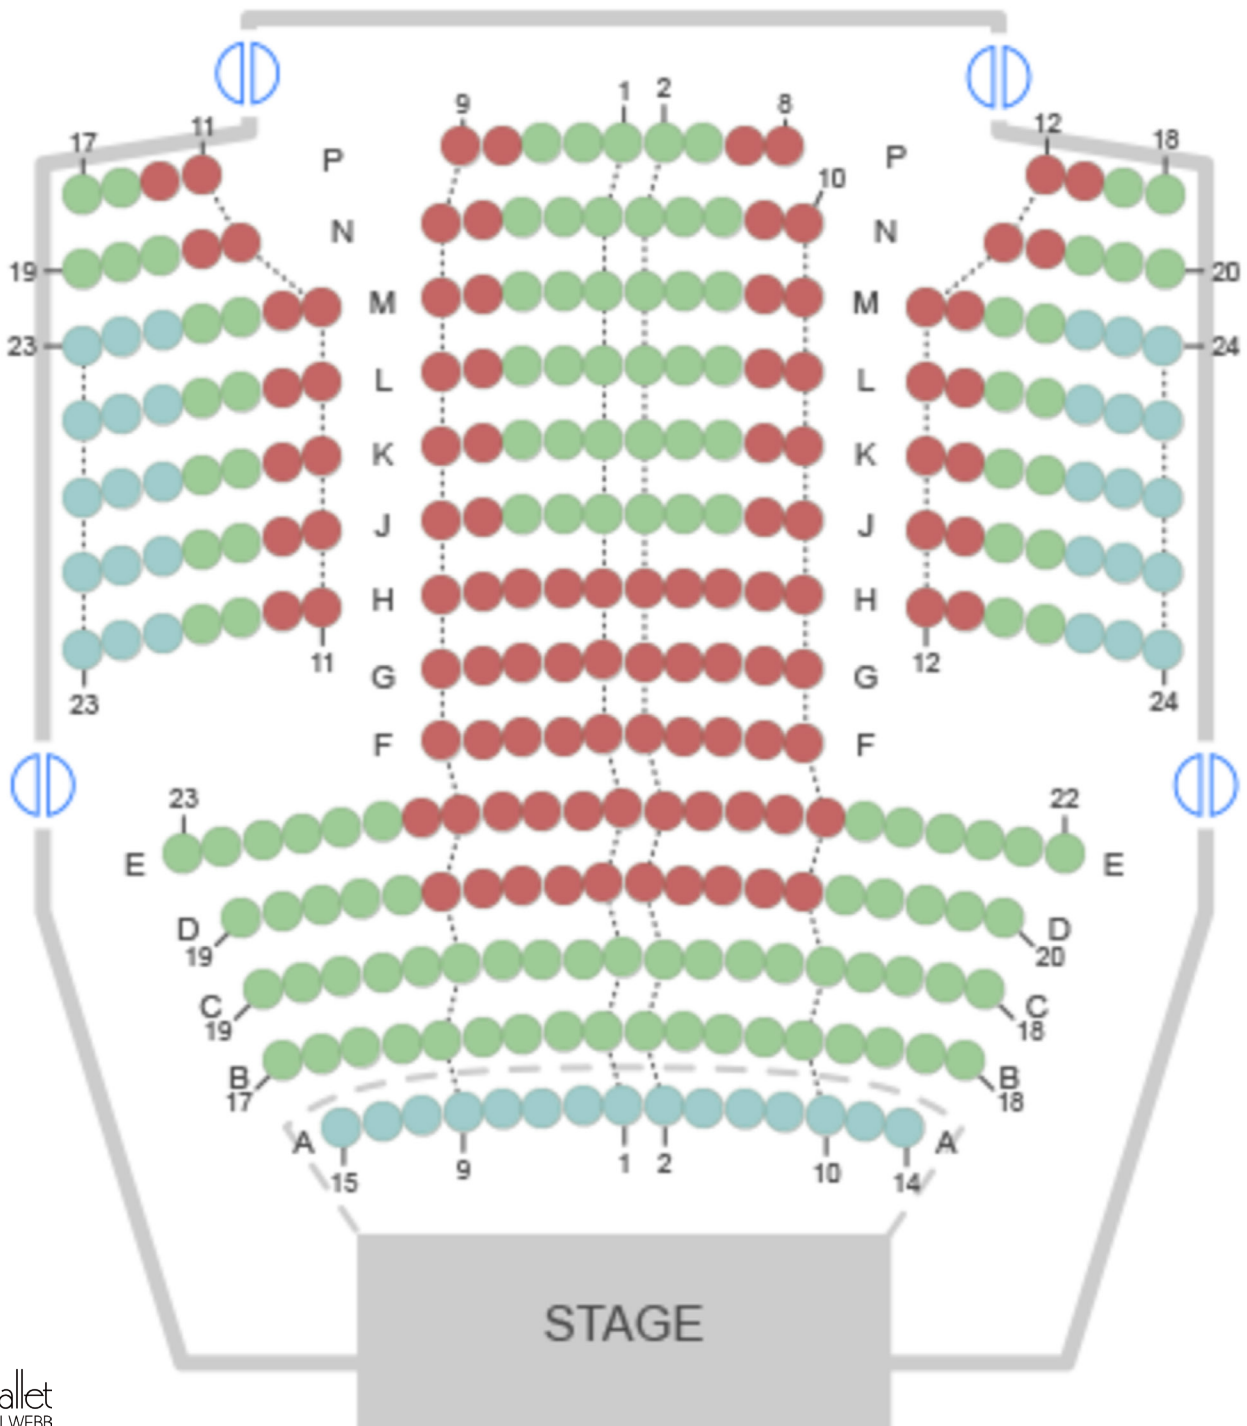

FSU CENTER FOR THE PERFORMING ARTS

Seating Map

Orchestra Level

KEY	
Scale	Seats
● A - Pricing	103
● B - Pricing	124
● C - Pricing	45
○ Open	0

FSU CENTER FOR THE PERFORMING ARTS

Seating Map

Mezzanine Level

KEY	
Scale	Seats
● A - Pricing	30
● B - Pricing	74
● C - Pricing	29
● D - Pricing	12
● E - Pricing	12
○ Open	0

FSU CENTER FOR THE PERFORMING ARTS

Seating Map

Balcony Level

KEY	
Scale	Seats
● E - Pricing	49
● F - Pricing	49
○ Open	0