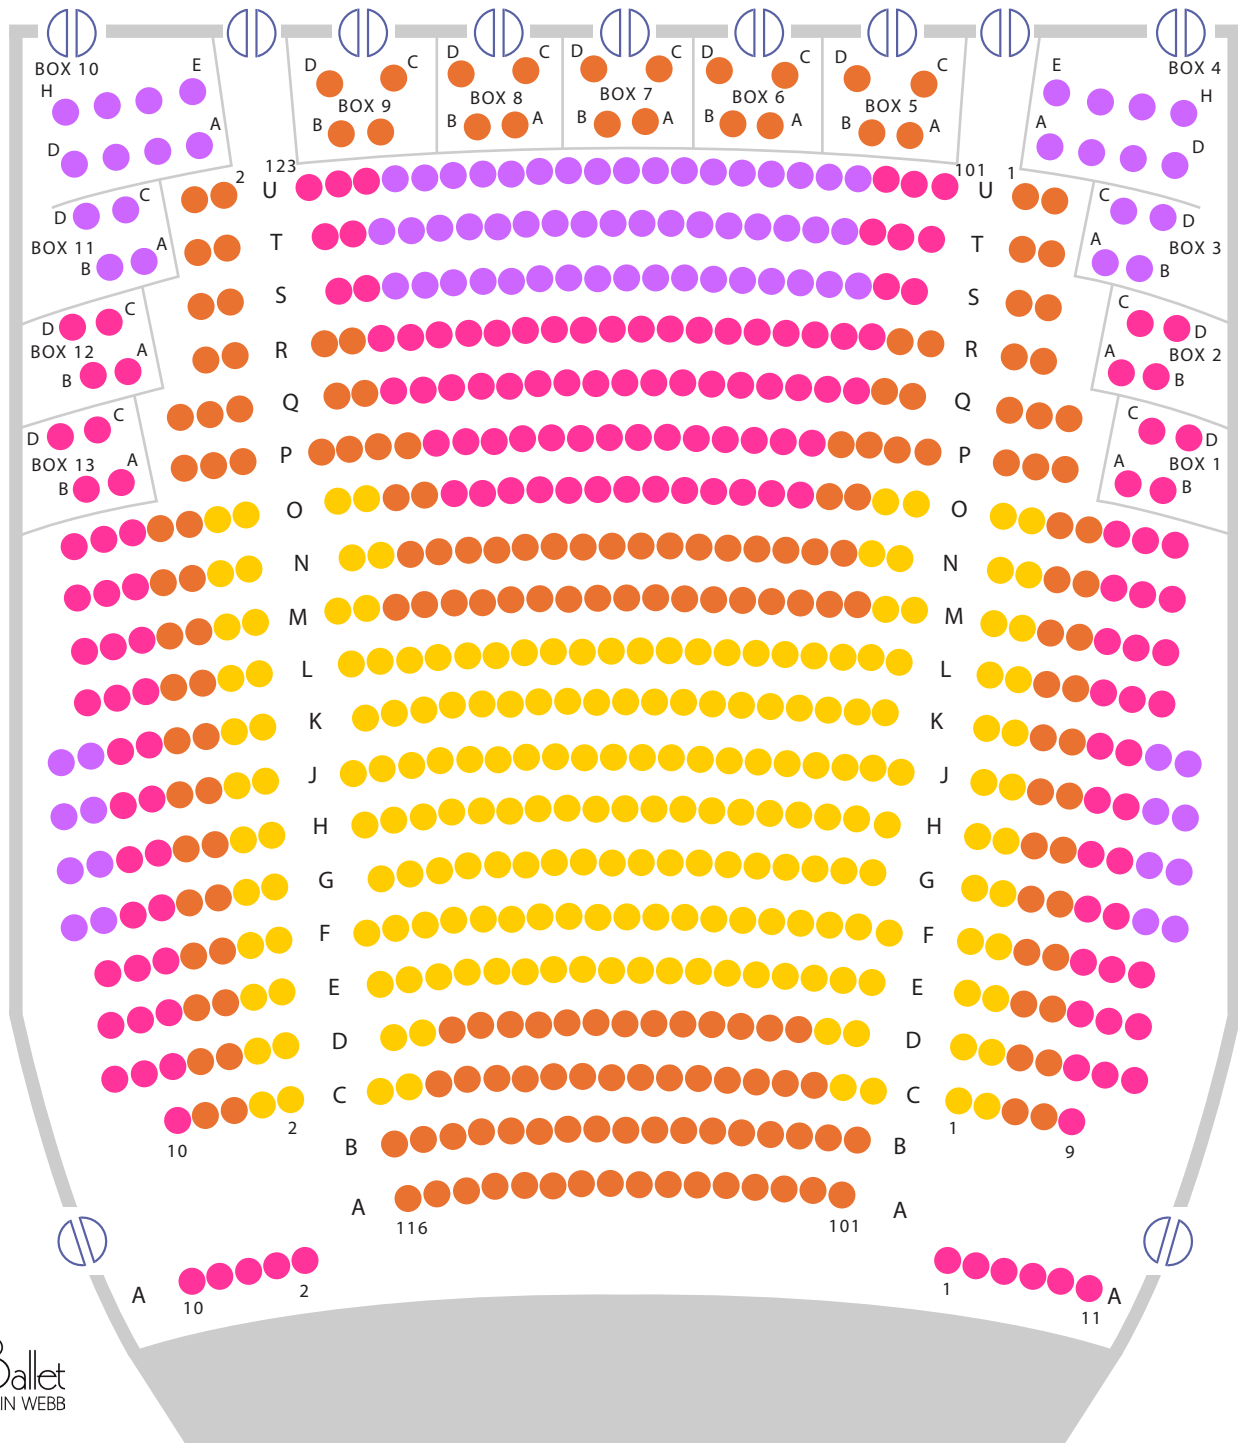

SARASOTA OPERA HOUSE

Seating Map

Orchestra Level

KEY

- P - Pricing
- A - Pricing
- B - Pricing
- C - Pricing

SARASOTA OPERA HOUSE

Seating Map

Balcony Level

KEY	
● P - Pricing	
● A - Pricing	
● B - Pricing	● E - Pricing
● C - Pricing	● F - Pricing
● D - Pricing	● G - Pricing