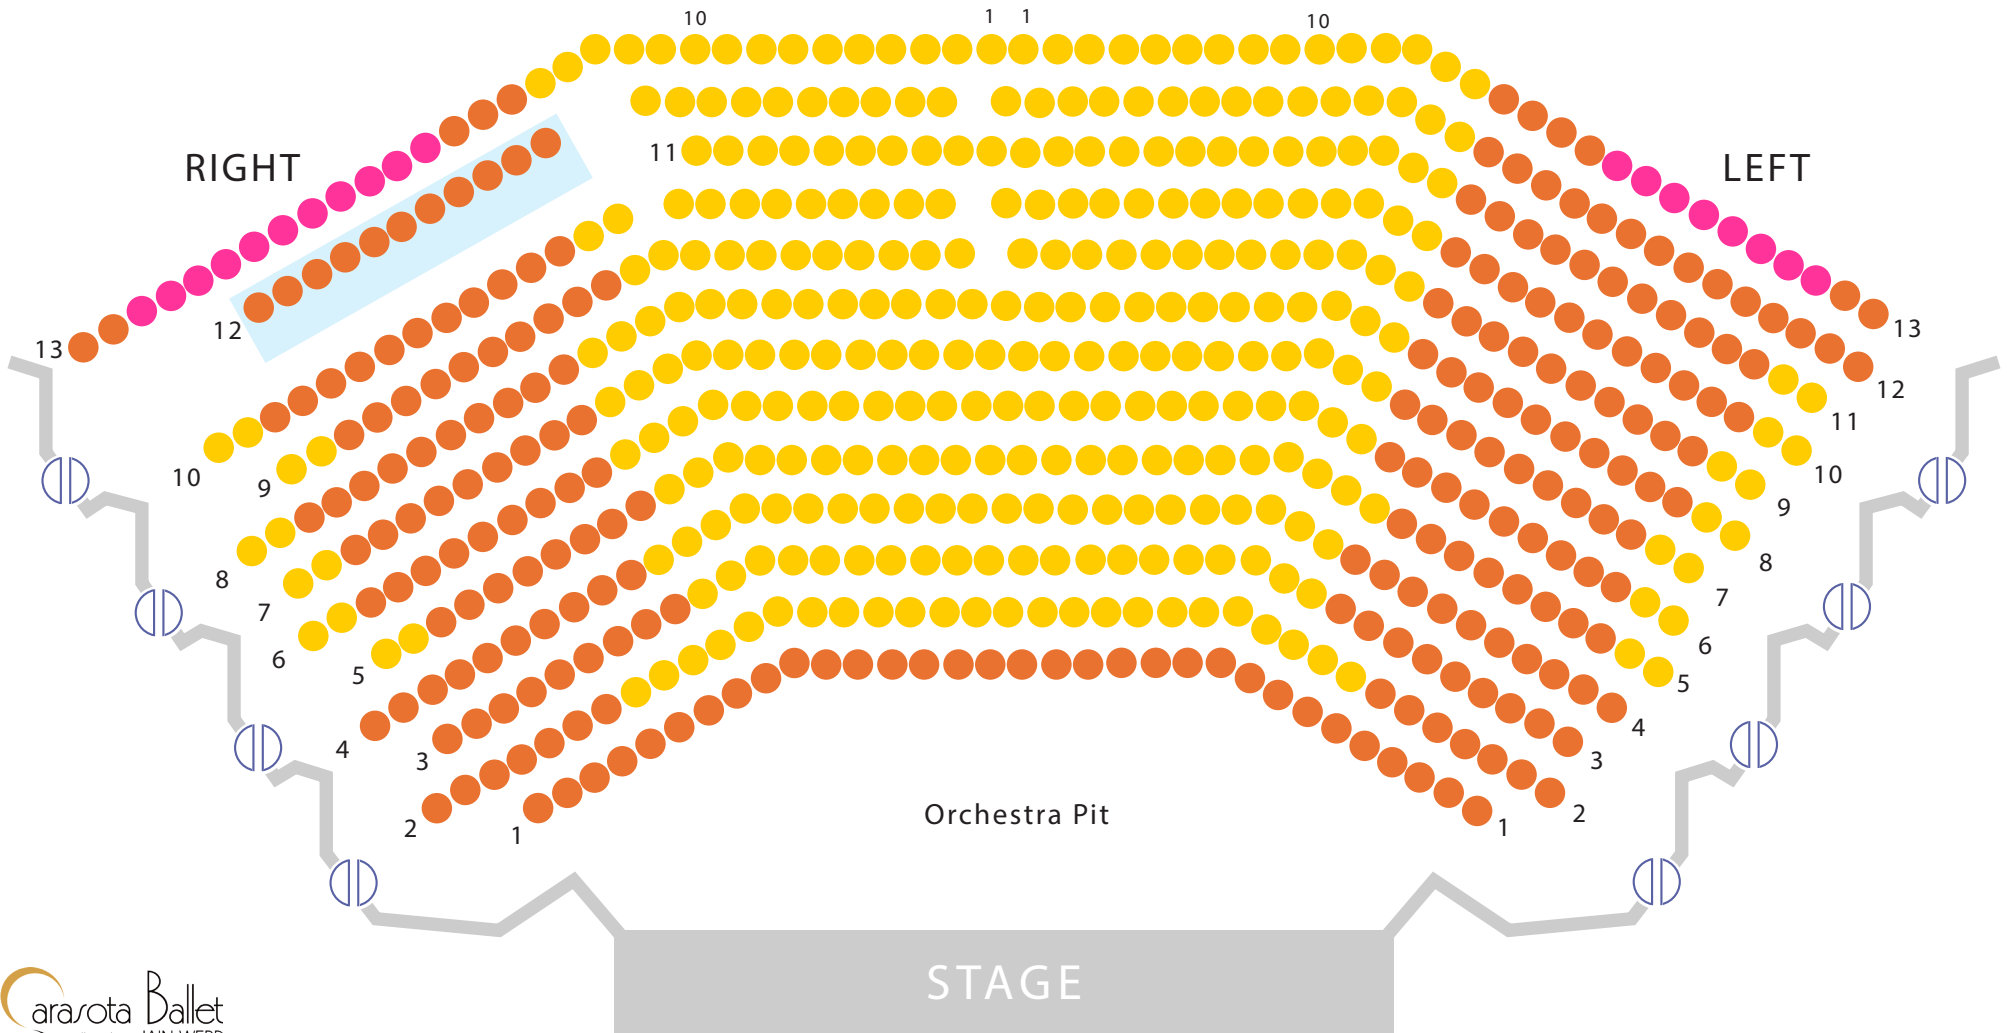

VAN WEZEL PERFORMING ARTS HALL

Seating Map

Front Orchestra

KEY

- P - Pricing
- A - Pricing
- B - Pricing

VAN WEZEL PERFORMING ARTS HALL

Seating Map

Back Right

KEY	
●	P - Pricing
●	A - Pricing
●	B - Pricing
●	C - Pricing
●	D - Pricing
●	E - Pricing
●	F - Pricing
●	G - Pricing

STAGE

VAN WEZEL PERFORMING ARTS HALL

Seating Map

Back Left

KEY	
●	P - Pricing
●	A - Pricing
●	B - Pricing
●	C - Pricing
●	D - Pricing
●	E - Pricing
●	F - Pricing
●	G - Pricing