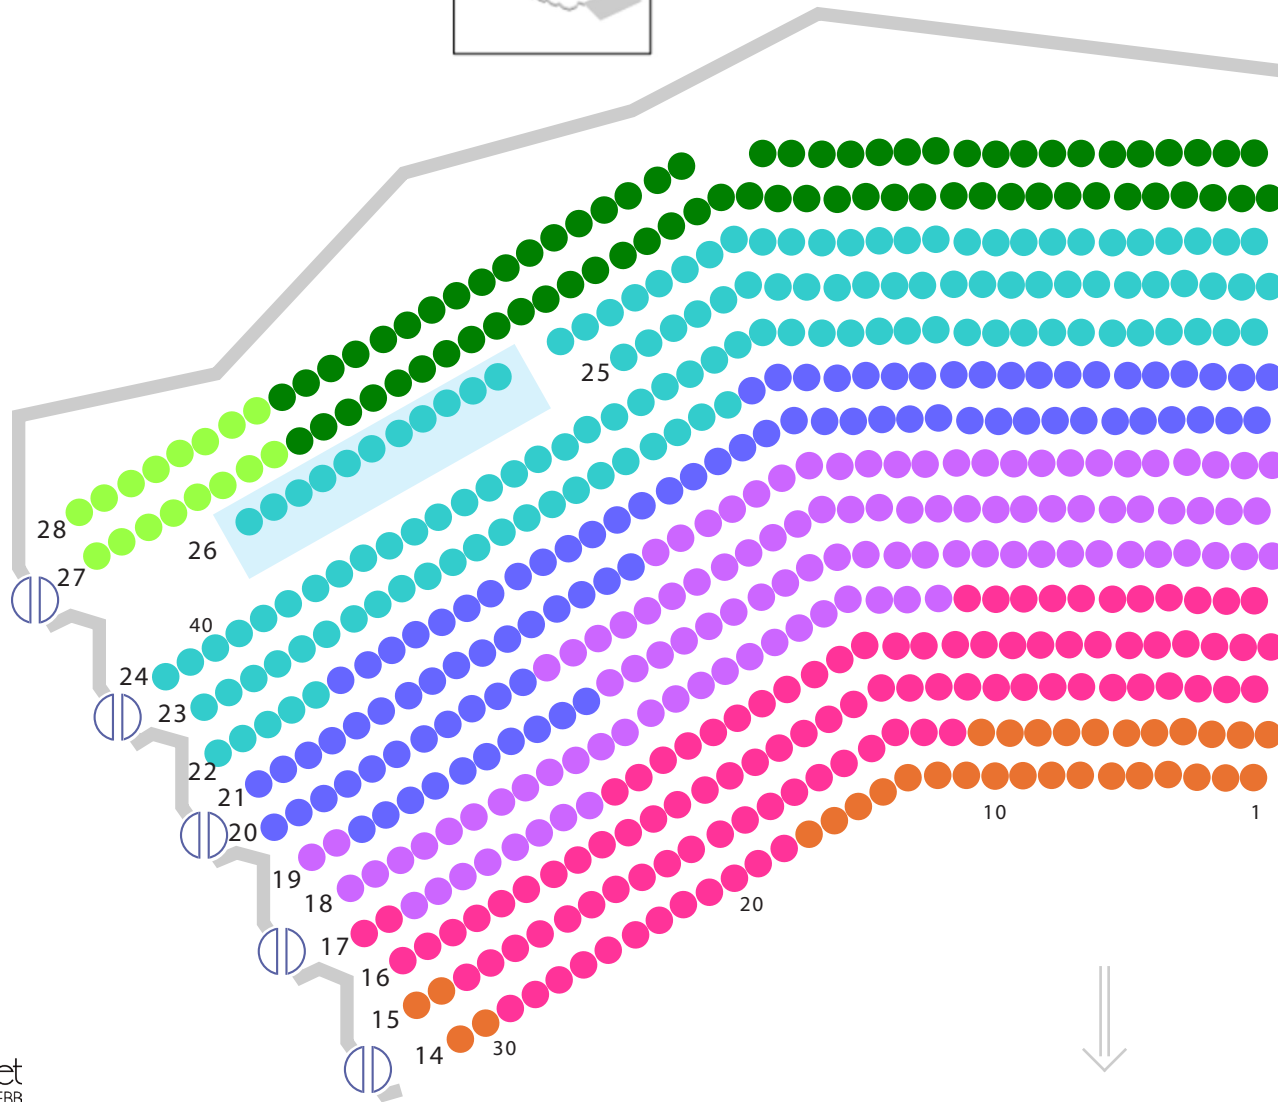

VAN WEZEL PERFORMING ARTS HALL

Seating Map

Front Orchestra

KEY

- P - Pricing
- A - Pricing
- B - Pricing

VAN WEZEL PERFORMING ARTS HALL

Seating Map

Back Right

KEY	
●	P - Pricing
●	A - Pricing
●	B - Pricing
●	C - Pricing
●	D - Pricing
●	E - Pricing
●	F - Pricing
●	G - Pricing

STAGE

VAN WEZEL PERFORMING ARTS HALL

Seating Map

Back Left

KEY	
●	P - Pricing
●	A - Pricing
●	B - Pricing
●	C - Pricing
●	D - Pricing
●	E - Pricing
●	F - Pricing
●	G - Pricing